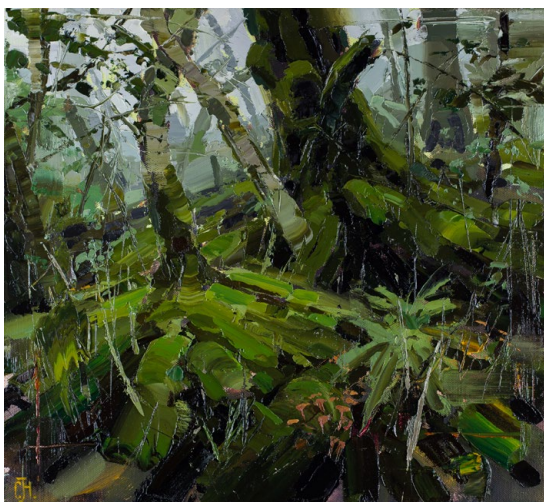

somewhere in the tarkine

clifford how
2022
oil on linen
53 x 58 cm, framed
$5,000