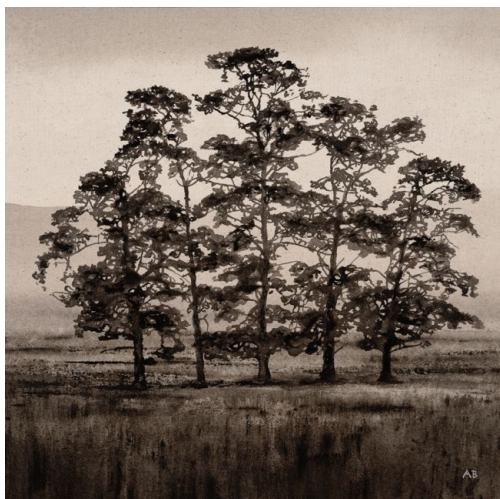

time and the land 2

2022

acrylic on canvas, handstained
tasmanian oak frame in artglass
60 x 58 cm
$2,400