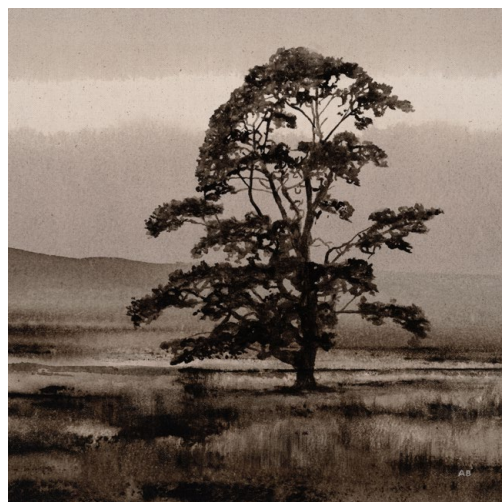

time and the land 6

2022

acrylic on canvas, handstained
tasmanian oak frame in artglass
60 x 58 cm
$2,400