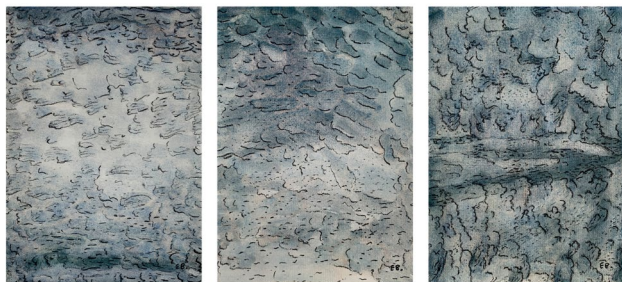

60 x 60 cm

\$900

wild flower

tessa parsons

2022

acrylic & gouache on canvas, framed

50 x 50 cm

\$800

eye-land
amalea smolcic
2022
acrylic on canvas
100 x 100 cm
\$750

coming shimmer
elizabeth braid
2022
watercolour and charcoal on paper
12 x 17 cm print size, 38 x 60 cm framed
\$650

long drive on the midlands
jade irvine
2022
oil on linen
36 x 36 cm
\$750