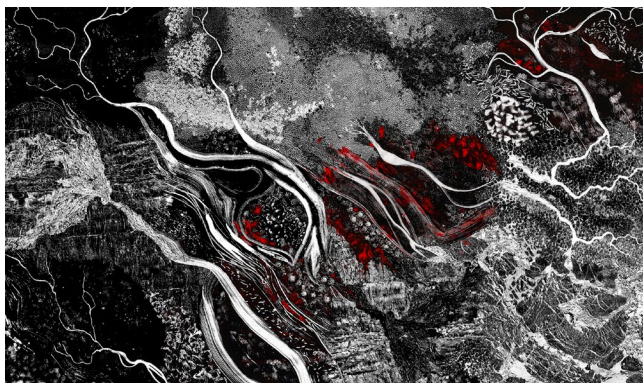

nathaniel hiller
2022
acrylic & oil on canvas
90 x 90 cm
\$1,400

anticipation
nathaniel hiller
2022
acrylic & oil on canvas
122 x 90 cm
\$1,400

sorrel mill - then and now
james mcaldpine
2021
oil on canvas
61 x 91 cm
\$1,200

south hobart in the mist
james mcaldpine
2020
oil on canvas
61 x 61 cm
\$1,000

aerial landscape

anna brooks
2021

archival digital ink jet print
54 x 92 cm image size, 74 x 112 cm framed
\$1,000

eucalyptus with smoke