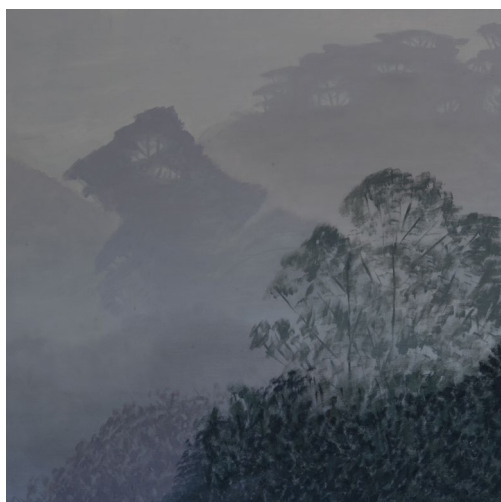

south hobart in the mist
james mcaldpine
2020
oil on canvas
61 x 61 cm
$1,000