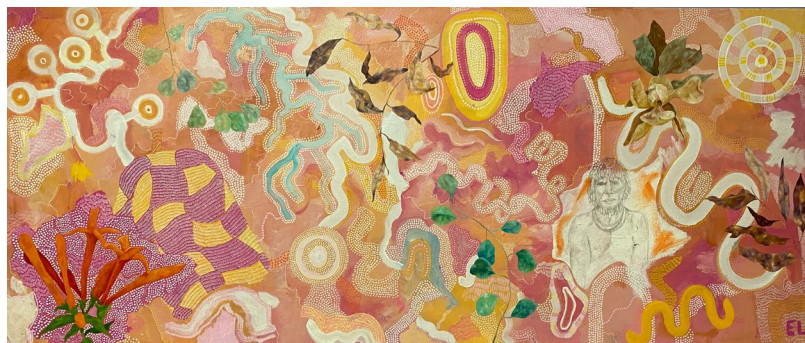

anna brooks
2021

drypoint etching
34 x 58 cm image size, 58 x 82 cm framed
\$850

lune river

eloise daintree
2022

acrylic and oil on canvas
91 x 121 cm
\$1,350

routes/roots

eloise daintree
2022

acrylic, oil and graphite on canvas
50 x 120 cm
\$1,000

kitchen table

eloise daintree
2022

acrylic and oil on canvas, framed
30 x 30 cm
\$450

parnella rd

eloise daintree
2022

acrylic and oil on canvas, framed
30 x 30 cm
\$450

pick of the bunch

eloise daintree