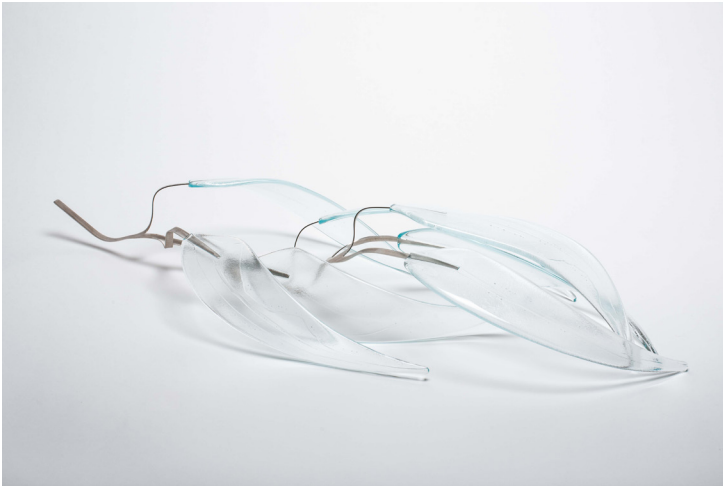

rebecca coote —
the quiet

photography: warren fray

new
sculpture

05.01.18 —
29.01.18

handmark

the quiet
(small)
2017
kiln-formed glass
stainless steel
H 13 cm
W 30 cm
L 60 cm
\$460

the quiet
(small)
2017
kiln-formed glass
stainless steel
H 13 cm
W 30 cm
L 60 cm
\$460

the quiet
(medium)
2017
kiln-formed glass
stainless steel
H 13 cm
W 30 cm
L 70 cm
\$620

the quiet
(medium)
2017
kiln-formed glass
stainless steel
H 13 cm
W 30 cm
L 70 cm
\$620

the quiet
(large)
2017
kiln-formed glass
stainless steel
H 13 cm
W 35 cm
L 100 cm
\$970

the quiet
(large)
2017
kiln-formed glass
stainless steel
H 13 cm
W 35 cm
L 100 cm
\$970

the quiet
(15 leaf)
2017
kiln-formed glass
stainless steel
H 15 cm
W 50 cm
L 100 cm
\$1500

the quiet
(24 leaf)
2017
kiln-formed glass
stainless steel
H 15 cm
W 70 cm
L 130 cm
\$2400
