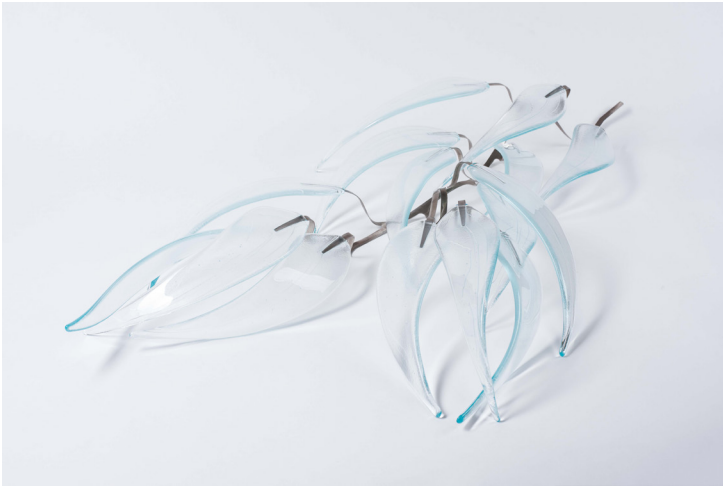

rebecca coote —
the quiet

photography: warren fray

new
sculpture

05.01.18 —
29.01.18

handmark

the quiet
(small)
2017
kiln-formed glass
stainless steel
H 13 cm
W 30 cm
L 60 cm
\$460

the quiet
(small)
2017
kiln-formed glass
stainless steel
H 13 cm
W 30 cm
L 60 cm
\$460

the quiet
(medium)
2017
kiln-formed glass
stainless steel
H 13 cm
W 30 cm
L 70 cm
\$620

the quiet
(medium)
2017
kiln-formed glass
stainless steel
H 13 cm
W 30 cm
L 70 cm
\$620

the quiet
(large)
2017
kiln-formed glass
stainless steel
H 13 cm
W 35 cm
L 100 cm
\$970

the quiet
(large)
2017
kiln-formed glass
stainless steel
H 13 cm
W 35 cm
L 100 cm
\$970

the quiet
(15 leaf)
2017
kiln-formed glass
stainless steel
H 15 cm
W 50 cm
L 100 cm
\$1500

the quiet
(24 leaf)
2017
kiln-formed glass
stainless steel
H 15 cm
W 70 cm
L 130 cm
\$2400
