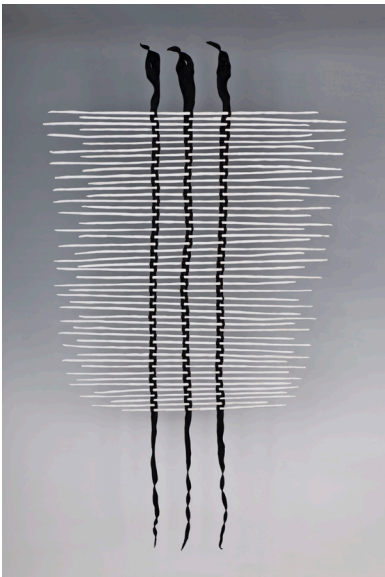

urchin bowl
(diagonal single band)
2017
stoneware, black satin glaze
H 58 mm
W 132 mm
\$90

urchin bowl

2017

stoneware, black satin glaze

H 58 mm

W 132 mm

\$90

urchin bowl

2017

stoneware, white satin glaze

H 67 mm W 450 mm

\$220

H 58 mm W 132 mm

\$90

ecosystem tipping

2017

porcelain spines, bull kelp

L 1800 mm

W 610 mm

\$3,000

across oceans

2017

southern ice porcelain,
uk black porcelain spines, bull kelp

L 1400 mm

W 520 mm

\$1,500

southport

2017

southern ice porcelain spines, bull kelp

L 1100 mm

W 570 mm

\$1,500