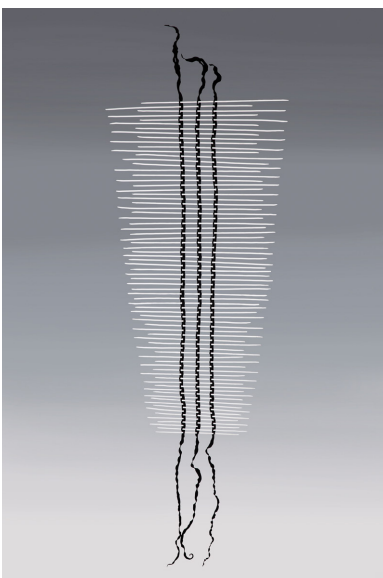

urchin bowl
(diagonal single band)
2017
stoneware, black satin glaze
H 58 mm
W 132 mm
\$90

urchin bowl

2017

stoneware, black satin glaze

H 58 mm

W 132 mm

\$90

urchin bowl

2017

stoneware, white satin glaze

H 67 mm W 450 mm

\$220

H 58 mm W 132 mm

\$90

ecosystem tipping

2017

porcelain spines, bull kelp

L 1800 mm

W 610 mm

\$3,000

across oceans

2017

southern ice porcelain,
uk black porcelain spines, bull kelp

L 1400 mm

W 520 mm

\$1,500

southport

2017

southern ice porcelain spines, bull kelp

L 1100 mm

W 570 mm

\$1,500