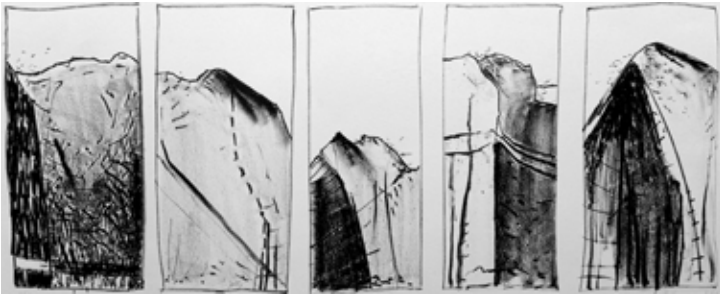

1981
lithograph
artist proof
78 x 44 cm framed
\$810

landscape journal

1980
lithograph
edition 5/6
79 x 61 cm framed
\$610

landscape with key

1980
lithograph
edition 3/3
39 x 48 cm framed
\$550

torreon v
1980
lithograph
edition 11/12
30 x 16 cm framed
\$620
