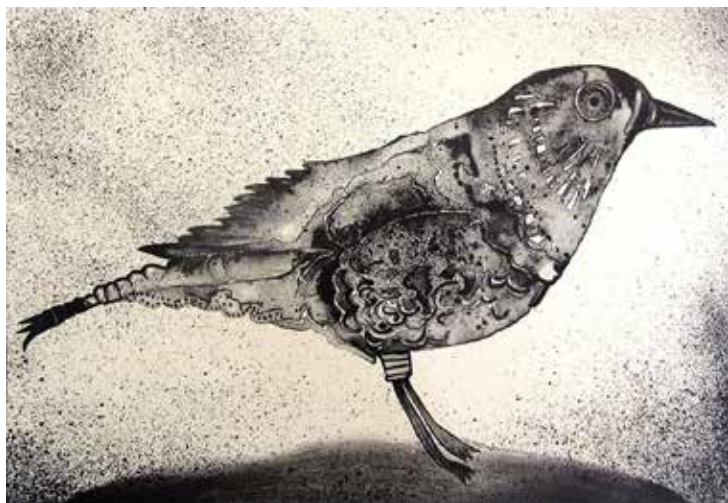

spotted bird
2015
lithograph & chine colle
artist proof
43 x 49 cm framed
$600