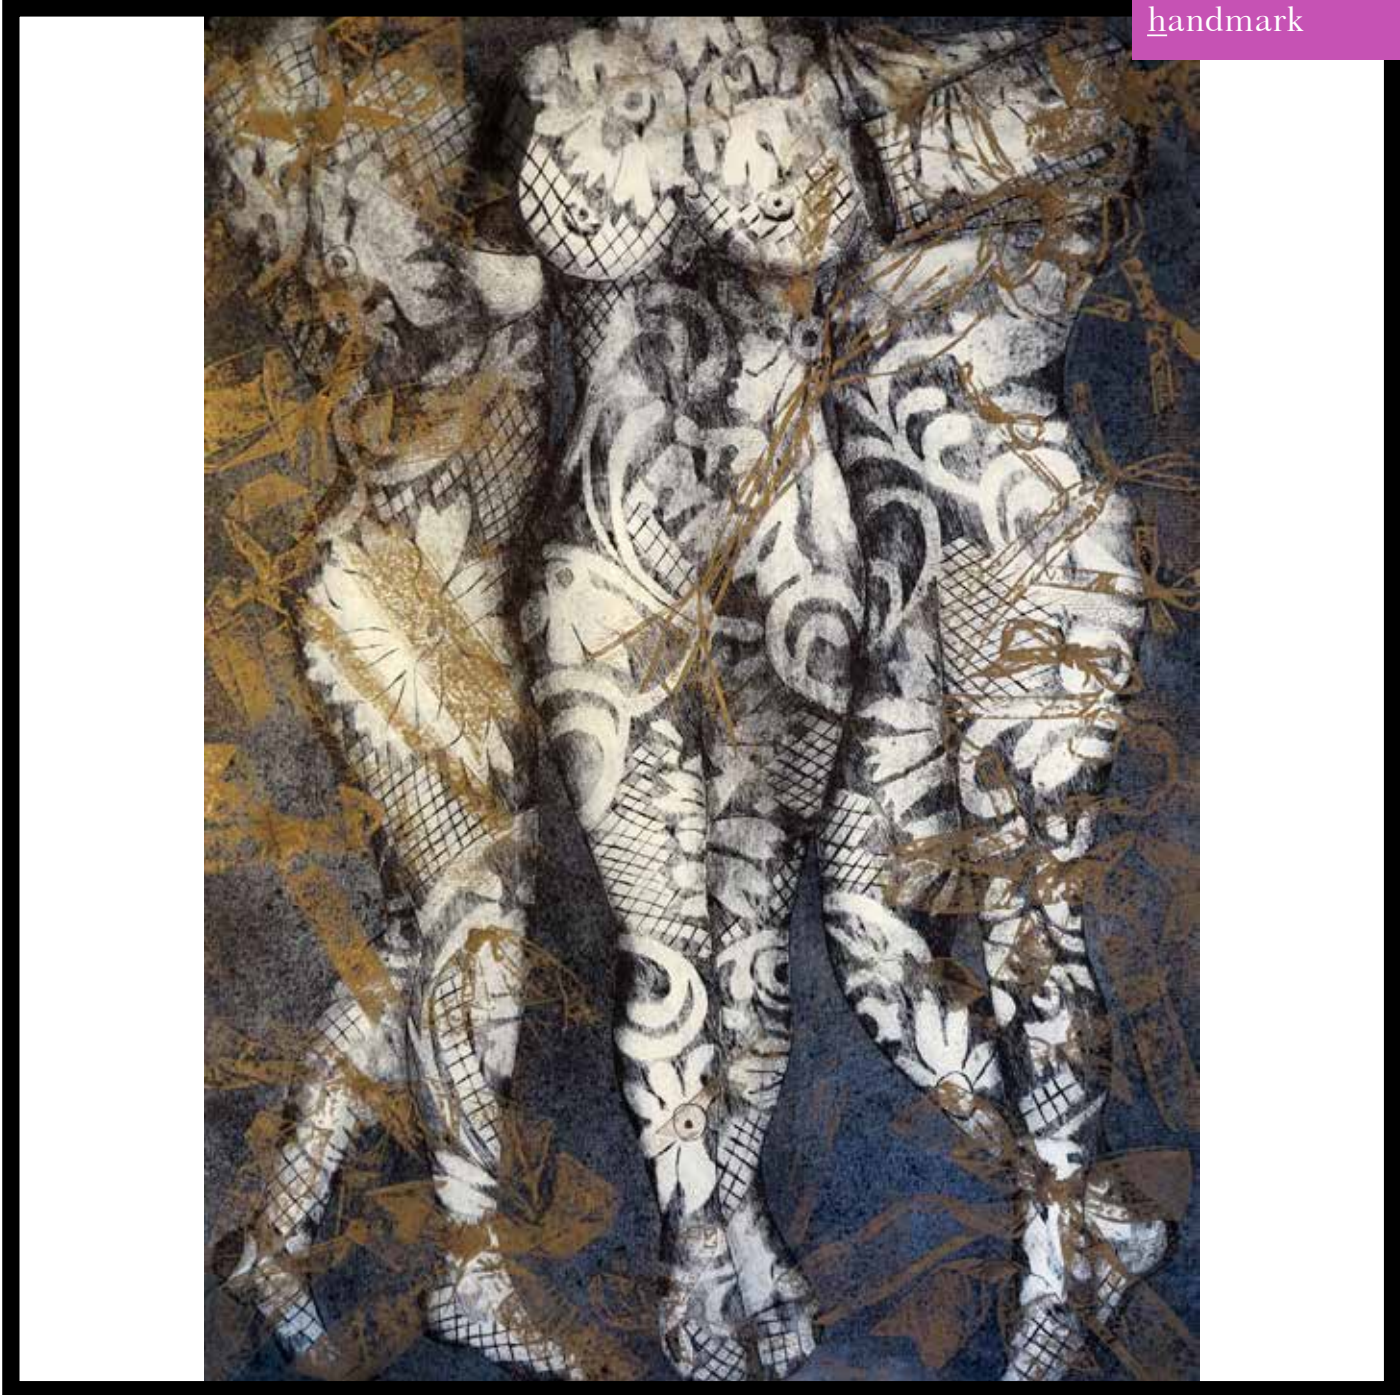

katina gavalas, alexandra pitt & frances watkins —  
*the body*

new  
works

11.08.17 —  
28.08.17

handmark

*shrouded sirens*

(state 1)  
katina gavalas  
2017  
collagraph and relief print  
edition of 10  
image size 76 x 56 cm  
framed size 96 x 76 cm  
unframed \$1,190  
framed \$1,550