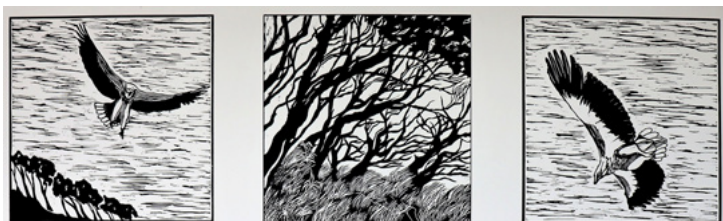

soaring above the tree line

2019
linocut
edition of 10
uf 30 x 104 cm
fr 54 x 127 cm
uf $1,120
fr $1,500