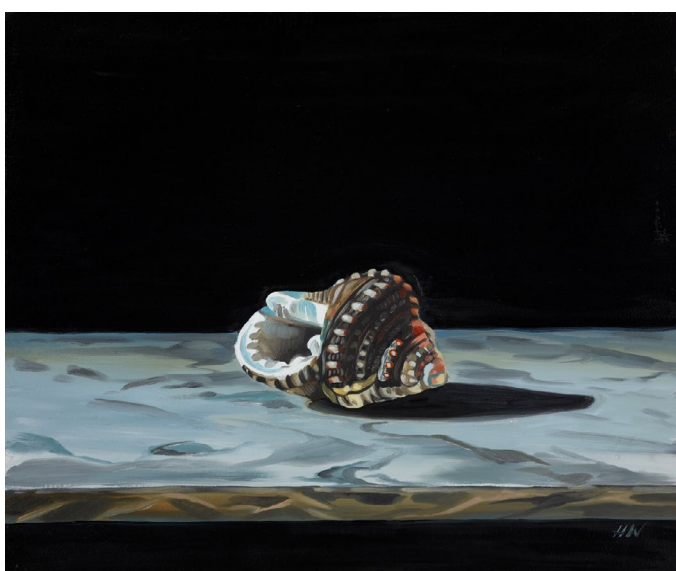

*mother of pearl*  
2019  
oil on linen  
76 x 61 cm  
\$3,500

*shining light*  
2019  
oil on linen  
76 x 61 cm  
\$3,500

*blush*  
2019  
oil on linen  
36 x 82 cm  
\$3,200

---

*quince row*  
2019  
oil on linen  
36 x 82 cm  
\$3,200

---

*first light*  
2019  
oil on linen  
41 x 51 cm  
\$2,600

---

*sing me to sleep*  
2019  
oil on linen  
41 x 51 cm  
\$2,600

*the pages turning*  
2019  
oil on linen  
41 x 51 cm  
\$2,600

*two's company*  
2019  
oil on linen  
41 x 51 cm  
\$2,600

*oyster and pearl*  
2019  
oil on board  
28 x 32 cm  
\$1,500

*shell study*  
2019  
oil on board  
28 x 32 cm  
\$1,500

*skull study*  
2019  
oil on board  
28 x 32 cm  
\$1,500

*broken shell*  
2019  
oil on board  
28 x 32 cm  
\$1,500

*hellebores*  
2019  
oil on board  
28 x 32 cm  
\$1,500

*ocean study*  
2019  
oil on board  
28 x 32 cm  
\$1,500