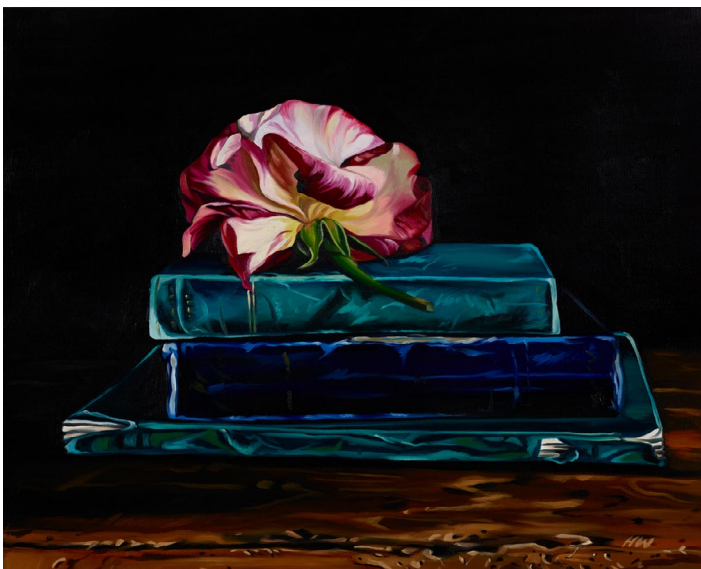

*mother of pearl*  
2019  
oil on linen  
76 x 61 cm  
\$3,500

*shining light*  
2019  
oil on linen  
76 x 61 cm  
\$3,500

*blush*  
2019  
oil on linen  
36 x 82 cm  
\$3,200

---

*quince row*  
2019  
oil on linen  
36 x 82 cm  
\$3,200

---

*first light*  
2019  
oil on linen  
41 x 51 cm  
\$2,600

---

*sing me to sleep*  
2019  
oil on linen  
41 x 51 cm  
\$2,600

*the pages turning*  
2019  
oil on linen  
41 x 51 cm  
\$2,600

*two's company*  
2019  
oil on linen  
41 x 51 cm  
\$2,600

*oyster and pearl*  
2019  
oil on board  
28 x 32 cm  
\$1,500

*shell study*  
2019  
oil on board  
28 x 32 cm  
\$1,500

*skull study*  
2019  
oil on board  
28 x 32 cm  
\$1,500

*broken shell*  
2019  
oil on board  
28 x 32 cm  
\$1,500