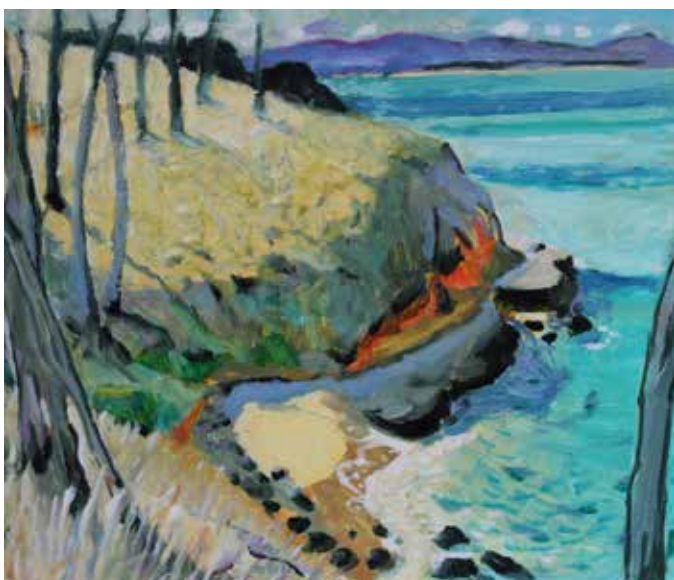

66 x 76 cm

\$3,500

signal station

2017

oil on linen on board

66 x 76 cm

\$3,500

afternoon walk