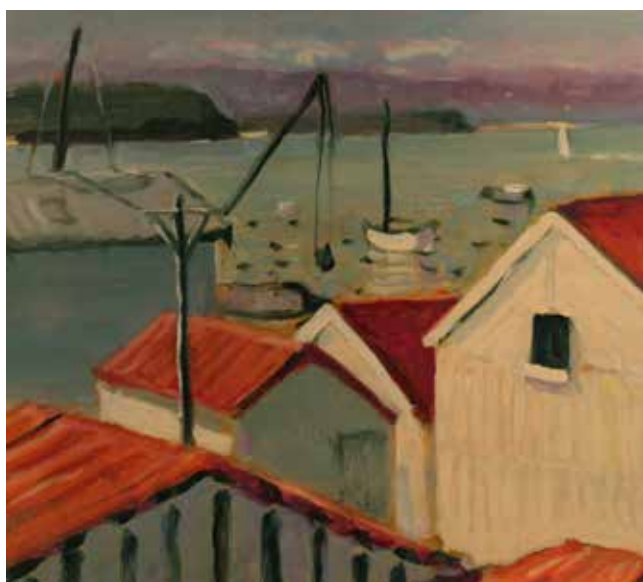

sheds below napoleon street

2018

oil on linen on board

40 x 45 cm

$2,600