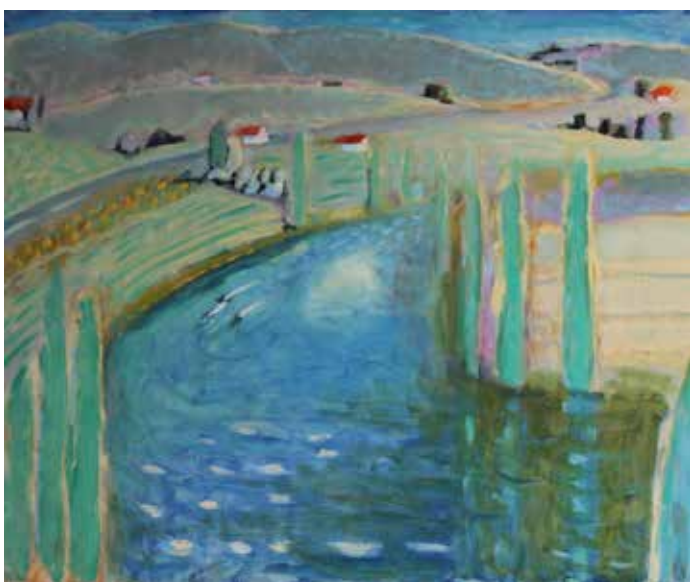

jock young —
autumn

new
paintings

02.06.19 —
03.07.19

handmark

autumn in tinderbox
2019
oil on linen
111 x 137 cm
\$8,500

afternoon at marieville esplanade
2019
oil on linen
91 x 103 cm
\$ 7,500

low head lighthouse
2019
oil on linen
76 x 102 cm
\$7,500

autumn colours
2019
oil on linen
76 x 92 cm
\$ 5,500

river patterns, gretna
2018
oil on linen
76 x 92 cm
\$ 5,500

poplars, derwent river
2019
oil on linen
76 x 76 cm
\$4,000

sheds and old boat

2019

oil on linen