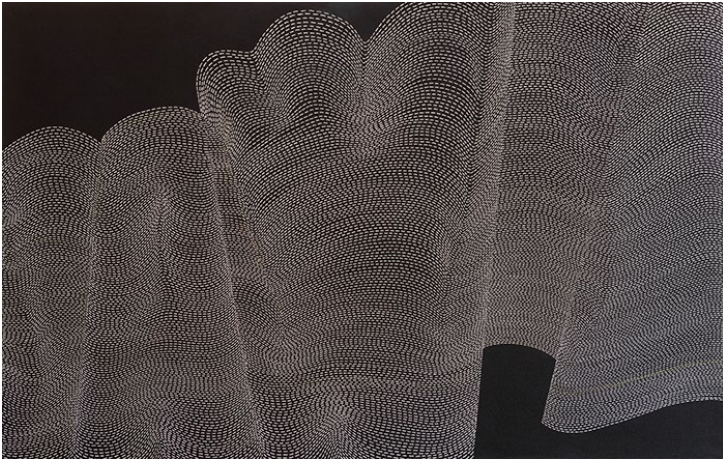

*a cultural analysis*  
2016  
acrylic on canvas  
110 x 175 cm  
\$9,500

---

*alignment and proximity*  
2016  
acrylic on linen  
110 x 175 cm  
\$9,500

---

*expanded prism*  
2016  
acrylic on linen  
110 x 175 cm  
\$9,500

---

*sashiko I (growing)*  
2016  
acrylic on canvas  
110 x 175 cm  
\$9,500

---

*sashiko II (flowing)*  
2016  
acrylic on canvas  
110 x 175 cm  
\$9,500

---

*sashiko III (rising)*  
2016  
acrylic on canvas  
110 x 175 cm  
\$9,500

---

*sashiko IV (billowing)*  
2016  
acrylic on canvas  
110 x 175 cm  
\$9,500

---

*shell unfurled*  
2016  
acrylic on canvas  
110 x 175 cm  
\$9,500

---

*history in the making*  
2016  
acrylic on canvas  
110 x 175 cm  
\$9,500